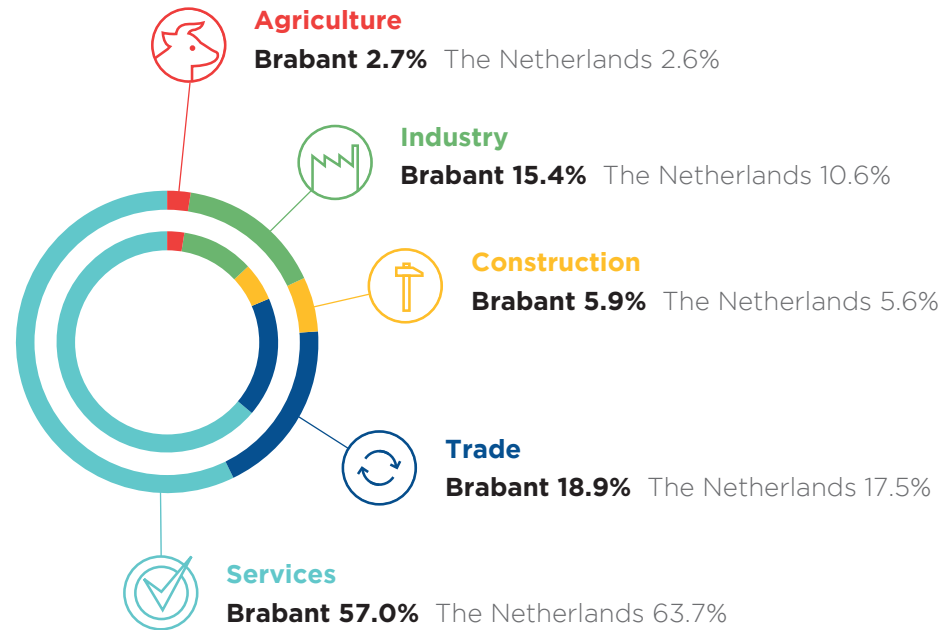

Brabant **1,397,000** 14.9%
The Netherlands 9,338,000 100%

Unemployment, 2021

Brabant **42,000** 13.7%
The Netherlands 306,000 100%

Unemployment rate, 2021

Brabant **3.0%**
The Netherlands 3.3%

Employment

Sources: CBS, LISA 2021