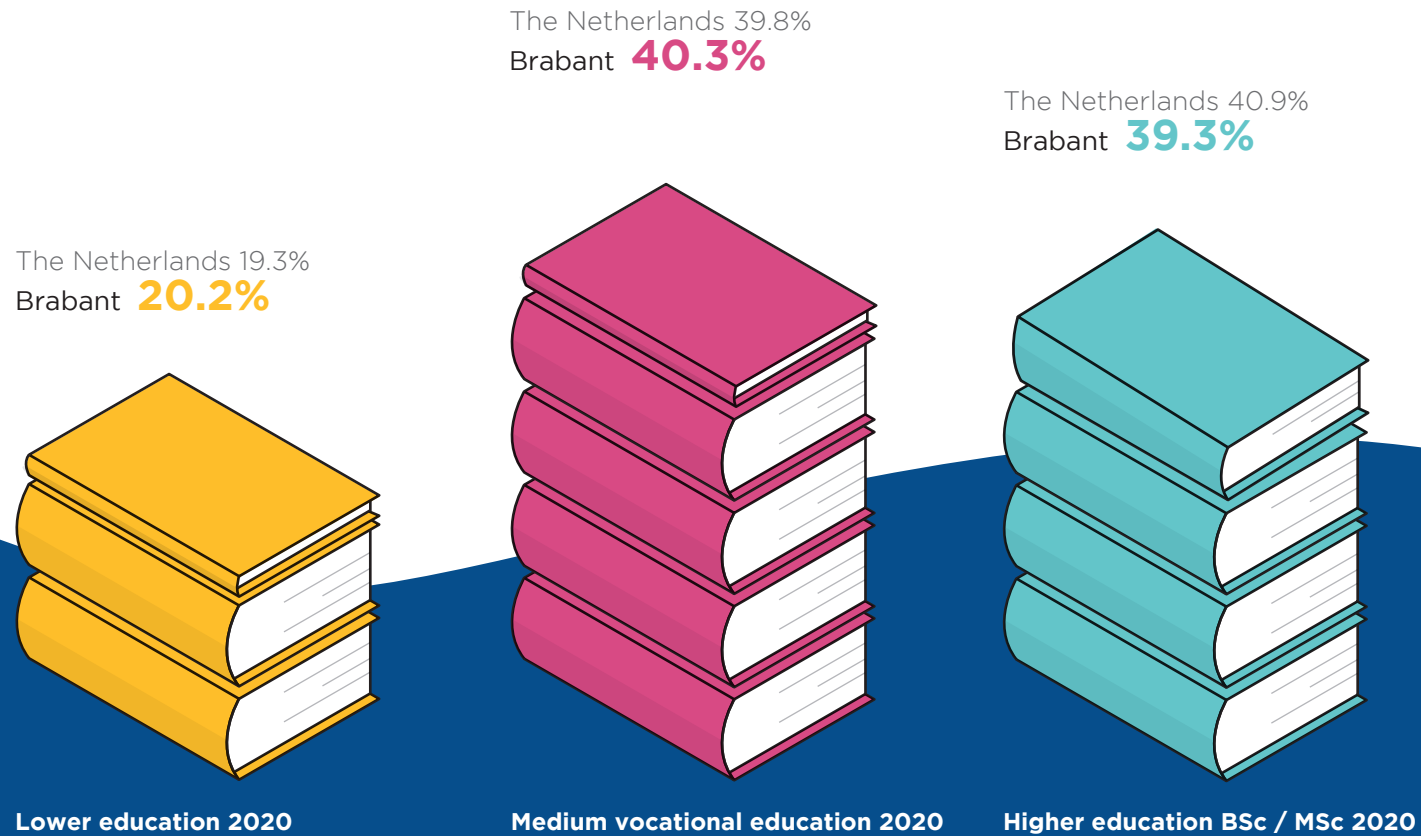

Brabant **1,397,000** 14.9%
The Netherlands 9,338,000 100%

Unemployment, 2021

Brabant **42,000** 13.7%
The Netherlands 306,000 100%

Unemployment rate, 2021

Brabant **3.0%**
The Netherlands 3.3%

Employment

Sources: CBS, LISA 2021

LABOR FORCE EDUCATION LEVELS

Source: CBS, 2020