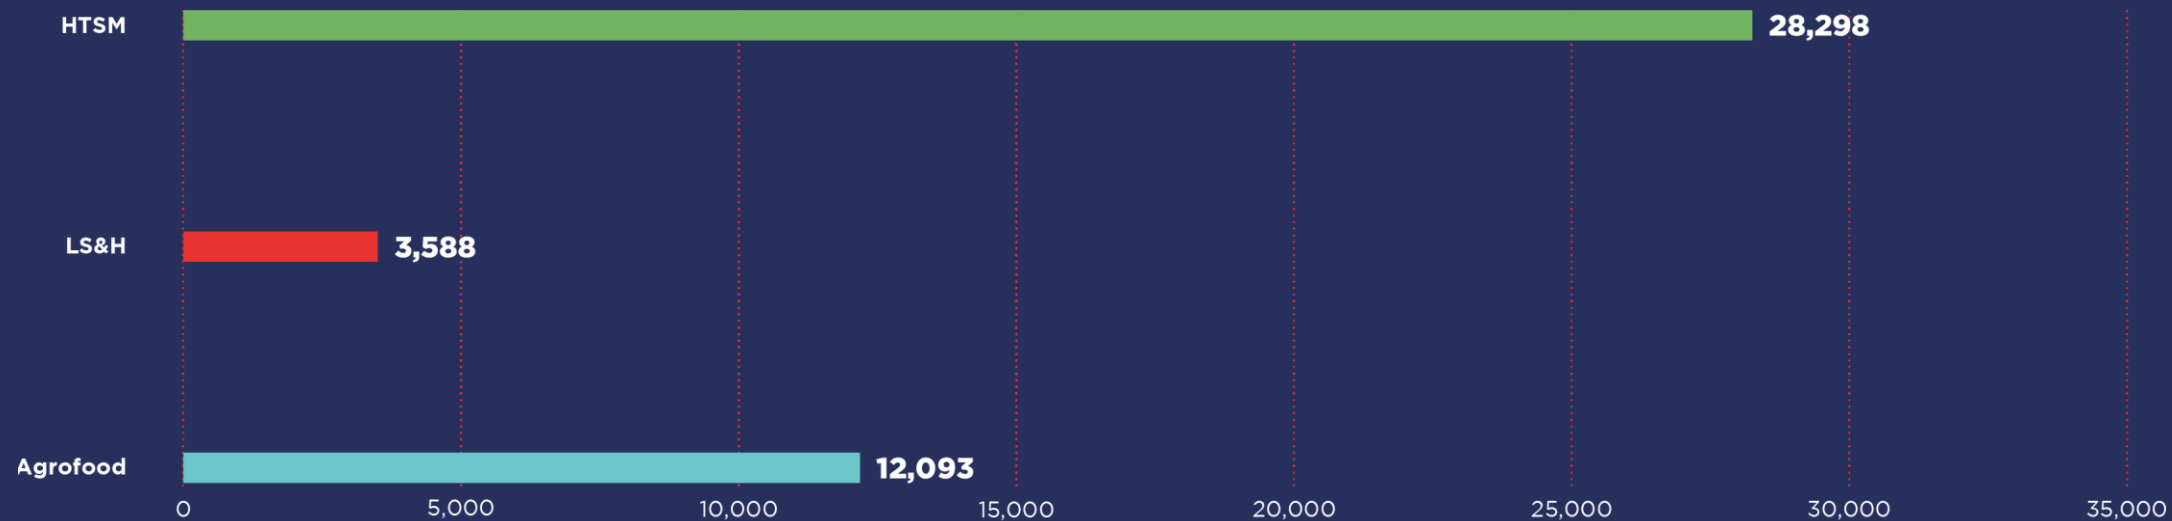

Total export value

OF GOODS BRABANT – PER SECTOR