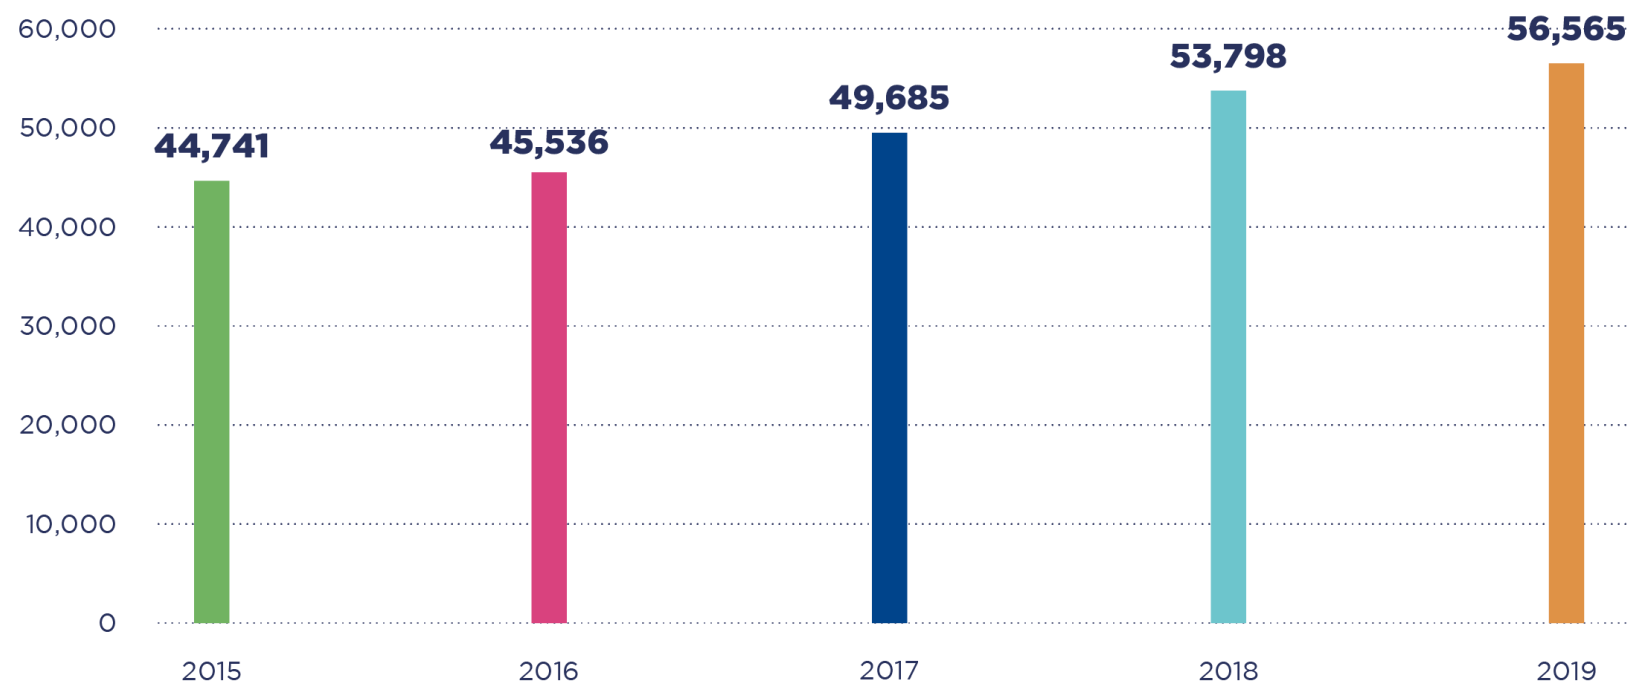

Total export value

OF GOODS BRABANT